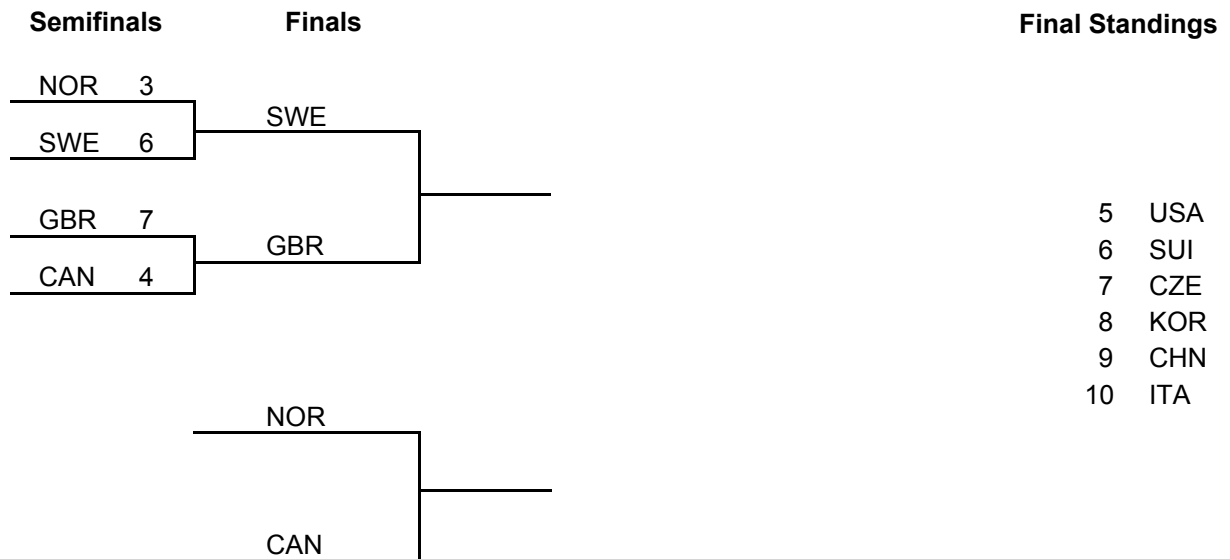

Session Results and Standings

Sheet	Game	Team	LSFE	1	2	3	4	5	6	7	8	9	10	Extra Ends	Total
A	10	GBR - United Kingdom		1	1	0	2	1	0	1	0	1	X		7
	10	CAN - Canada	*	0	0	1	0	0	1	0	2	0	X		4
B	11	NOR - Norway		0	0	0	1	1	0	0	1	0	X		3
	10	SWE - Sweden	*	1	0	0	0	0	4	0	0	1	X		6

Championship Bracket

LEGEND
 LSFE (*) Last stone first end X Unplayed/unfinished end due to concession