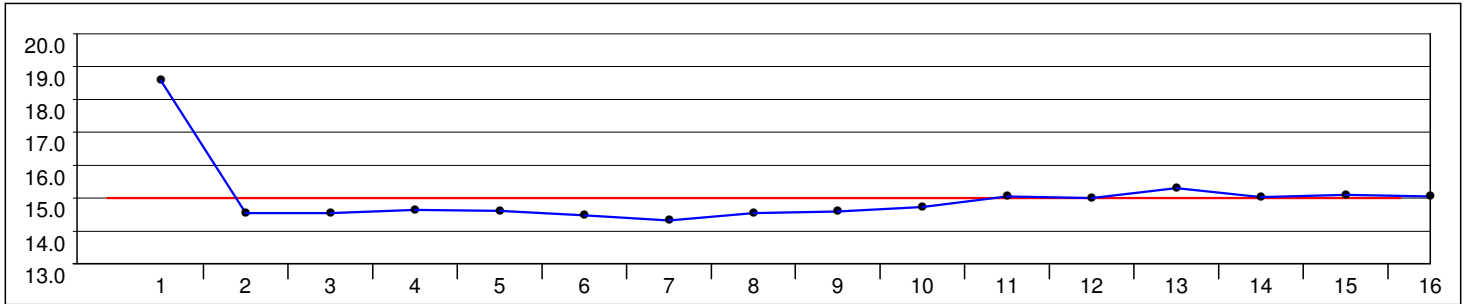

Distance Analysis - Graphical

NED - Netherlands

4:00.62 (7) Average: 15.03
18.28 - 14.08 = 4.20

FIN - Finland

4:19.92 (8) Average: 16.24
18.77 - 14.85 = 3.92

NOR - Norway

4:00.01 (6) Average: 15.00
18.56 - 14.30 = 4.26