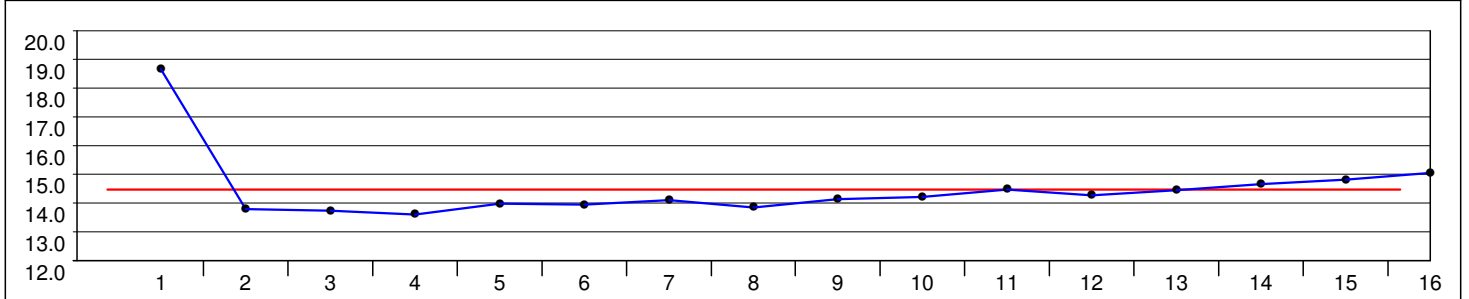

ITA - Italy

3:51.66 (3) Average: 14.47
17.76 - 13.67 = 4.09

Distance Analysis - Graphical

RUS - Russian Federation

3:51.62 (2) Average: 14.47
18.65 - 13.60 = 5.05

JPN - Japan

3:56.48 (4) Average: 14.78
18.02 - 14.19 = 3.83