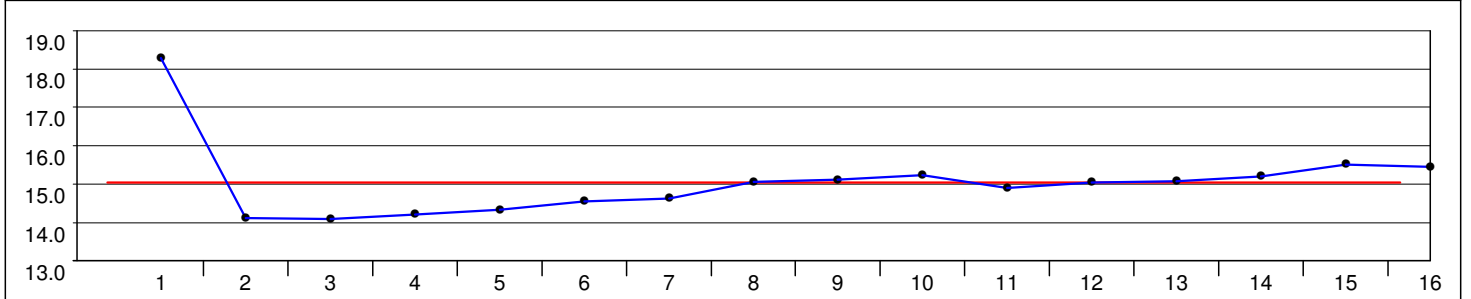

Distance Analysis - Graphical

NED - Netherlands

4:00.62 (7) Average: 15.03
18.28 - 14.08 = 4.20

FIN - Finland

4:19.92 (8) Average: 16.24
18.77 - 14.85 = 3.92

NOR - Norway

4:00.01 (6) Average: 15.00
18.56 - 14.30 = 4.26