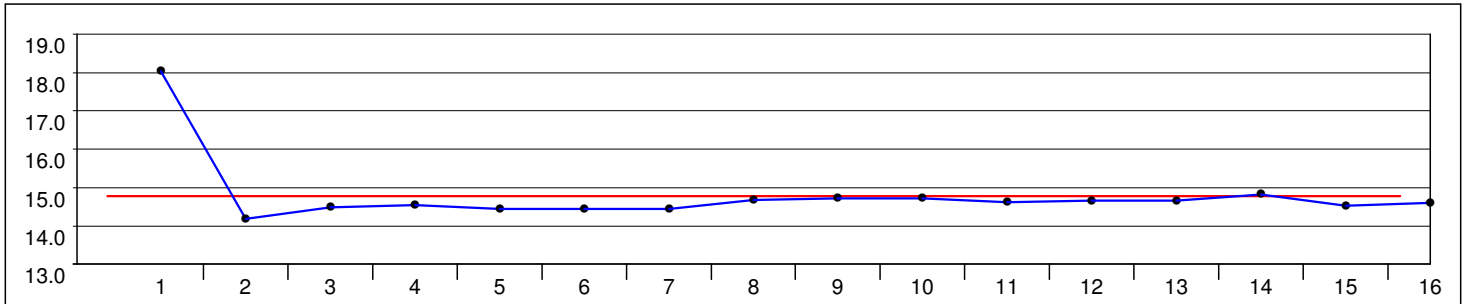

ITA - Italy

3:51.66 (3) Average: 14.47
17.76 - 13.67 = 4.09

Distance Analysis - Graphical

RUS - Russian Federation

3:51.62 (2) Average: 14.47
18.65 - 13.60 = 5.05

JPN - Japan

3:56.48 (4) Average: 14.78
18.02 - 14.19 = 3.83