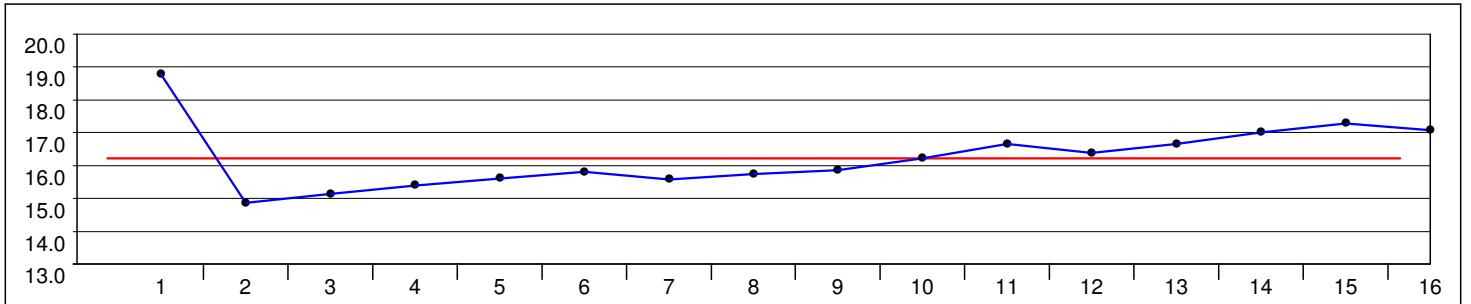

Distance Analysis - Graphical

NED - Netherlands

4:00.62 (7) Average: 15.03
18.28 - 14.08 = 4.20

FIN - Finland

4:19.92 (8) Average: 16.24
18.77 - 14.85 = 3.92

NOR - Norway

4:00.01 (6) Average: 15.00
18.56 - 14.30 = 4.26