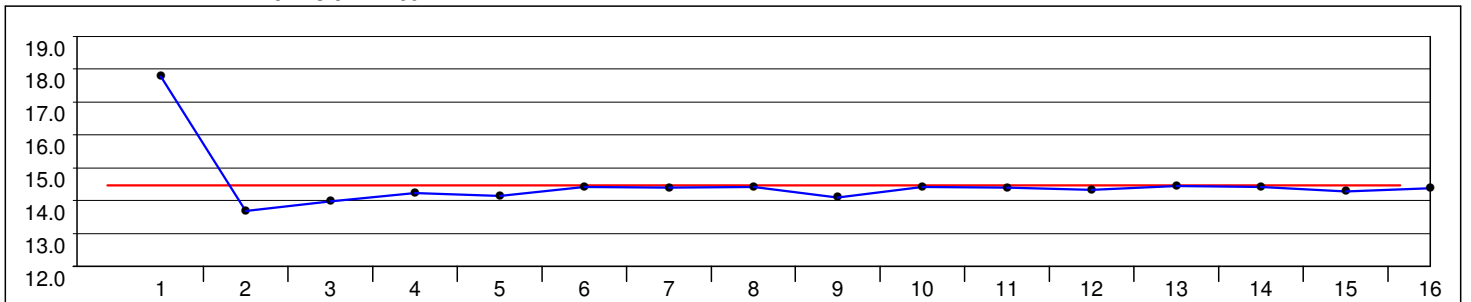

ITA - Italy

3:51.66 (3) Average: 14.47
17.76 - 13.67 = 4.09