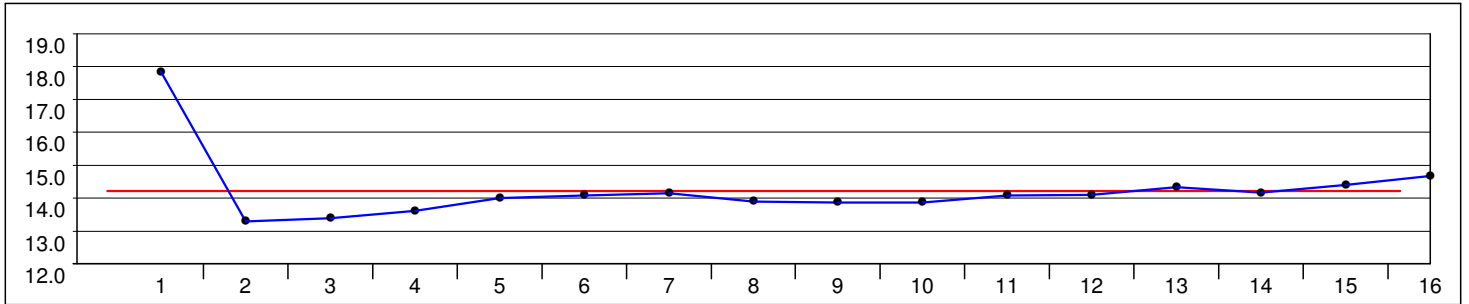

KOR - Republic of Korea

3:47.57 (1) Average: 14.22
17.85 - 13.28 = 4.57