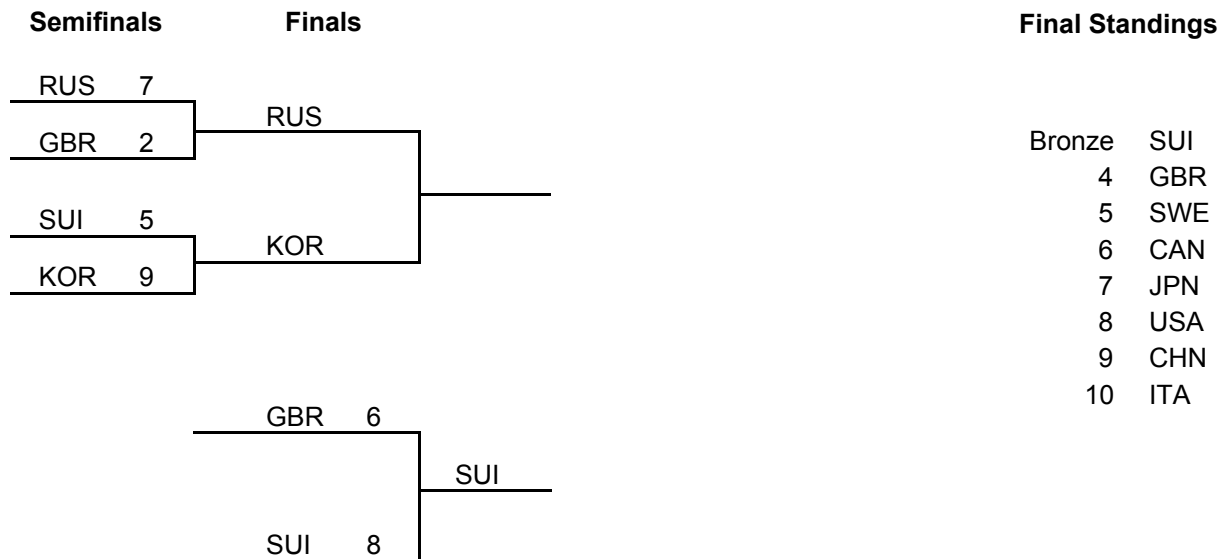

Session Results and Standings

Sheet	Game	Team	LSFE	1	2	3	4	5	6	7	8	9	10	Extra Ends	Total
B	11	GBR - United Kingdom		0	0	2	0	1	0	2	0	1	0		6
	11	SUI - Switzerland	*	0	2	0	2	0	1	0	2	0	1		8

Championship Bracket

LEGEND
LSFE (*) Last stone first end