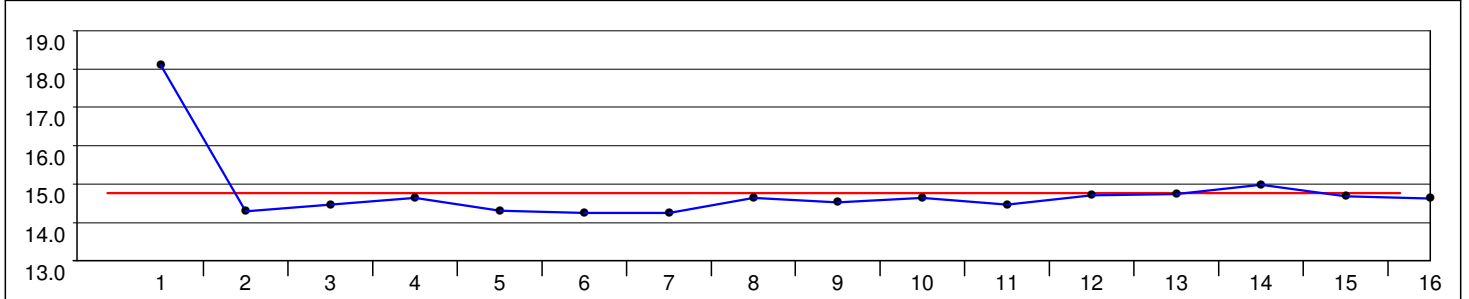

ITA - Italy

3:53.34 (3) Average: 14.58
17.70 - 13.79 = 3.91

Distance Analysis - Graphical

JPN - Japan

3:56.18 (4) Average: 14.76
18.09 - 14.24 = 3.85

KOR - Republic of Korea

3:48.81 (1) Average: 14.30
18.00 - 13.51 = 4.49