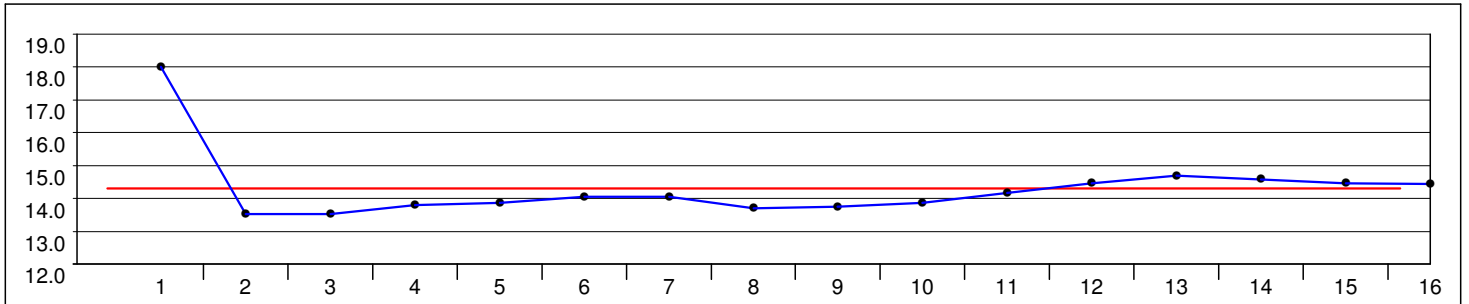

ITA - Italy

3:53.34 (3) Average: 14.58
17.70 - 13.79 = 3.91

Distance Analysis - Graphical

JPN - Japan

3:56.18 (4) Average: 14.76
18.09 - 14.24 = 3.85

KOR - Republic of Korea

3:48.81 (1) Average: 14.30
18.00 - 13.51 = 4.49