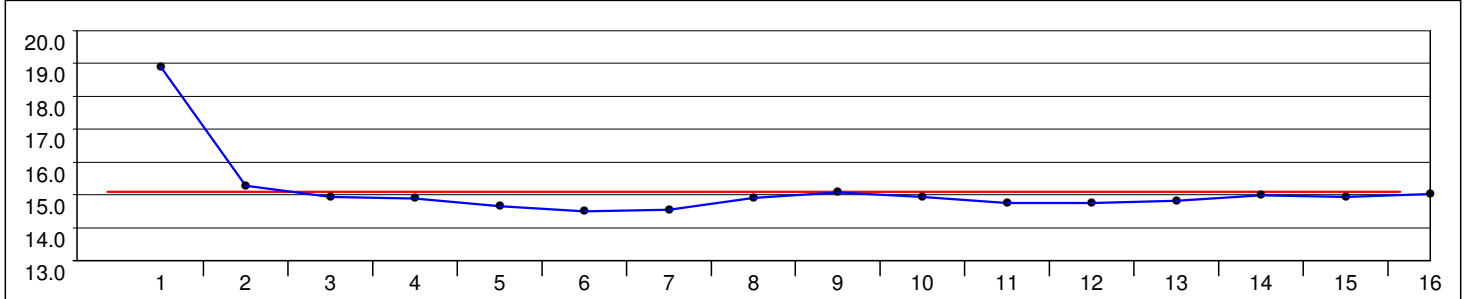

Distance Analysis - Graphical

NED - Netherlands

4:01.76 (7) Average: 15.11
18.88 - 14.50 = 4.38

POL - Poland

4:03.27 (6) Average: 15.20
18.70 - 14.47 = 4.23

NOR - Norway

3:59.26 (5) Average: 14.95
18.42 - 14.21 = 4.21

ITA - Italy

3:53.34 (3) Average: 14.58
17.70 - 13.79 = 3.91

Distance Analysis - Graphical

JPN - Japan

3:56.18 (4) Average: 14.76
18.09 - 14.24 = 3.85

KOR - Republic of Korea

3:48.81 (1) Average: 14.30
18.00 - 13.51 = 4.49