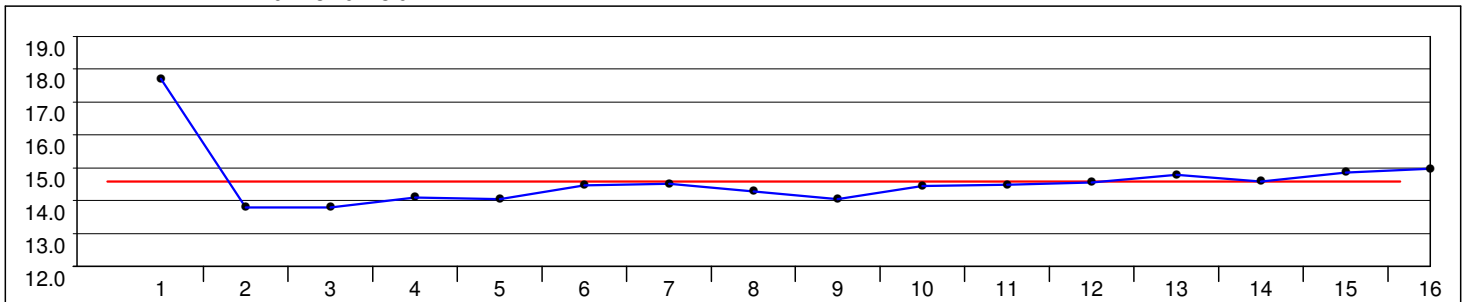

Distance Analysis - Graphical

NED - Netherlands

4:01.76 (7) Average: 15.11
18.88 - 14.50 = 4.38

POL - Poland

4:03.27 (6) Average: 15.20
18.70 - 14.47 = 4.23

NOR - Norway

3:59.26 (5) Average: 14.95
18.42 - 14.21 = 4.21

ITA - Italy

3:53.34 (3) Average: 14.58
17.70 - 13.79 = 3.91

Distance Analysis - Graphical

JPN - Japan

3:56.18 (4) Average: 14.76
18.09 - 14.24 = 3.85

KOR - Republic of Korea

3:48.81 (1) Average: 14.30
18.00 - 13.51 = 4.49