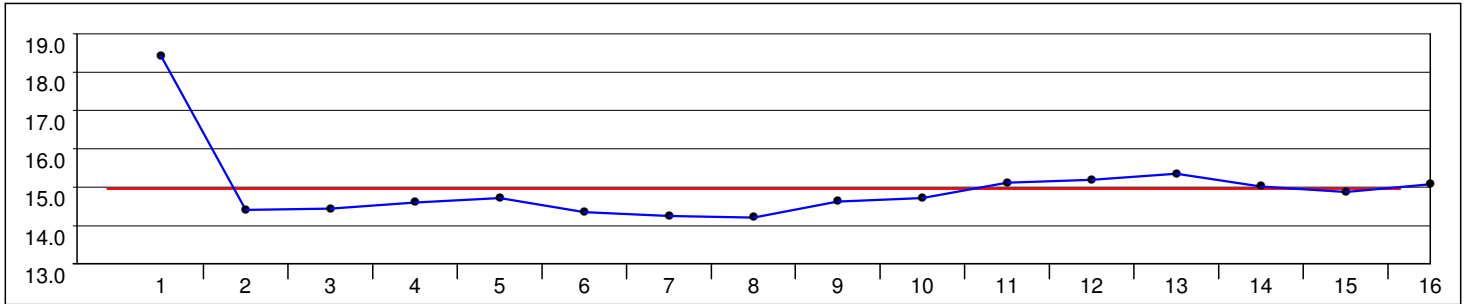

Distance Analysis - Graphical

NED - Netherlands

4:01.76 (7) Average: 15.11
18.88 - 14.50 = 4.38

POL - Poland

4:03.27 (6) Average: 15.20
18.70 - 14.47 = 4.23

NOR - Norway

3:59.26 (5) Average: 14.95
18.42 - 14.21 = 4.21

ITA - Italy

3:53.34 (3) Average: 14.58
17.70 - 13.79 = 3.91

Distance Analysis - Graphical

JPN - Japan

3:56.18 (4) Average: 14.76
18.09 - 14.24 = 3.85

KOR - Republic of Korea

3:48.81 (1) Average: 14.30
18.00 - 13.51 = 4.49