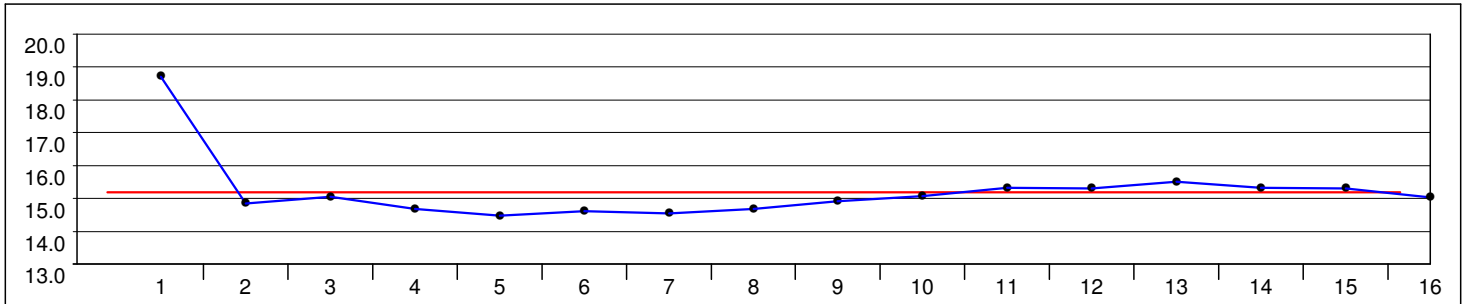

Distance Analysis - Graphical

NED - Netherlands

4:01.76 (7) Average: 15.11
18.88 - 14.50 = 4.38

POL - Poland

4:03.27 (6) Average: 15.20
18.70 - 14.47 = 4.23

NOR - Norway

3:59.26 (5) Average: 14.95
18.42 - 14.21 = 4.21

ITA - Italy

3:53.34 (3) Average: 14.58
17.70 - 13.79 = 3.91

Distance Analysis - Graphical

JPN - Japan

3:56.18 (4) Average: 14.76
18.09 - 14.24 = 3.85

KOR - Republic of Korea

3:48.81 (1) Average: 14.30
18.00 - 13.51 = 4.49