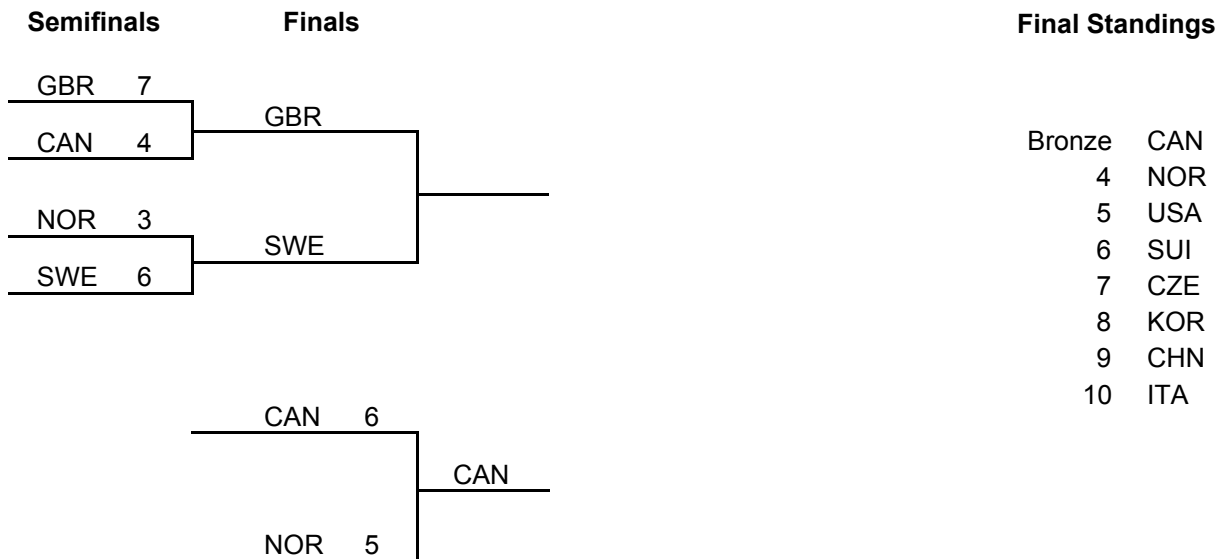

Session Results and Standings

Sheet	Game	Team	LSFE	1	2	3	4	5	6	7	8	9	10	Extra Ends	Total
C	11	CAN - Canada	*	0	1	0	1	0	1	0	1	1	0	1	6
	12	NOR - Norway		0	0	2	0	1	0	1	0	0	1	0	5

Championship Bracket

LEGEND
LSFE (*) Last stone first end