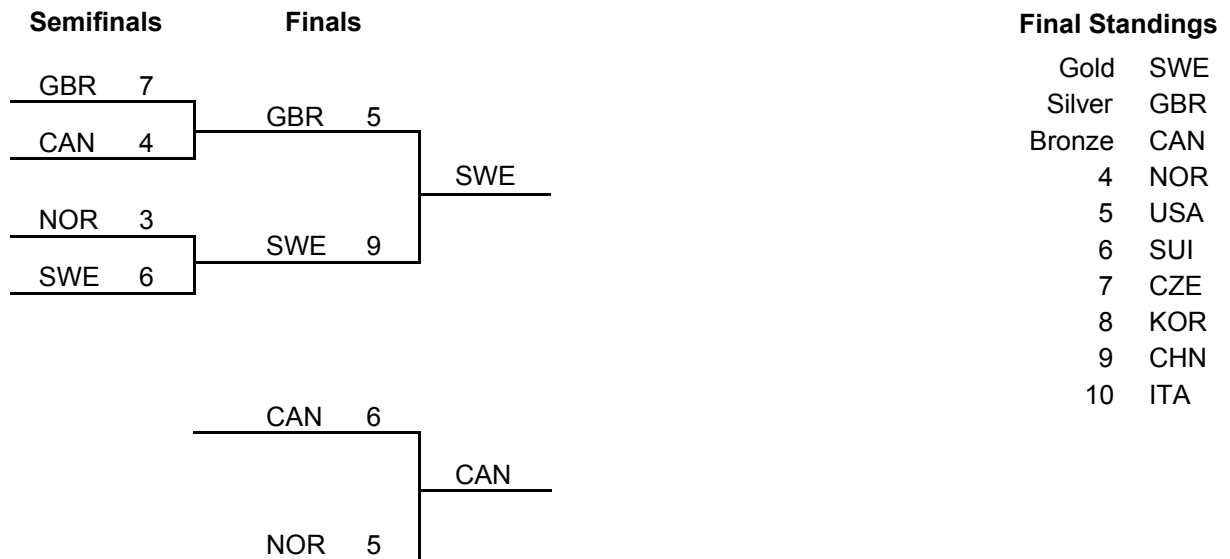

Session Results and Standings

Sheet	Game	Team	LSFE	1	2	3	4	5	6	7	8	9	10	Extra Ends	Total
C	11	GBR - United Kingdom		0	1	0	0	1	0	0	2	1	0		5
	11	SWE - Sweden	*	1	0	2	1	0	3	1	0	0	1		9

Championship Bracket

LEGEND
LSFE (*) Last stone first end