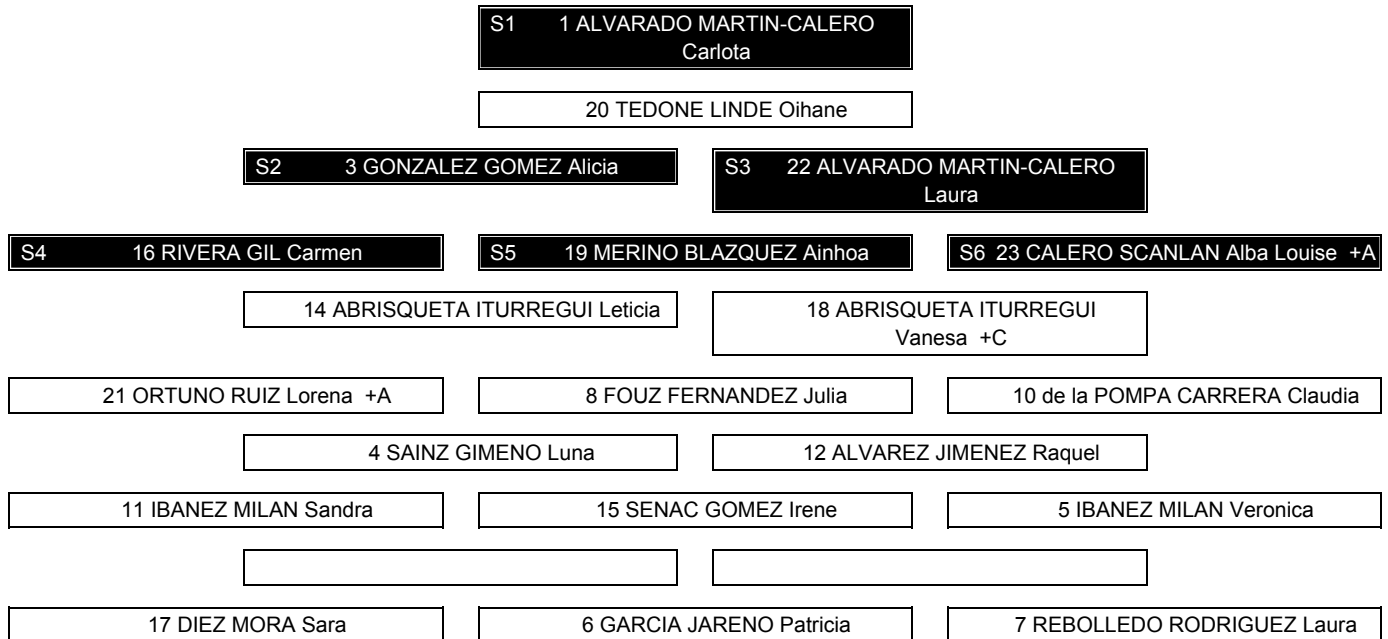

Team: JPN - Japan (black)

Head Coach: KASAHARA Yujiro

LEGEND

Sn Starting position +A Assistant captain +C Captain