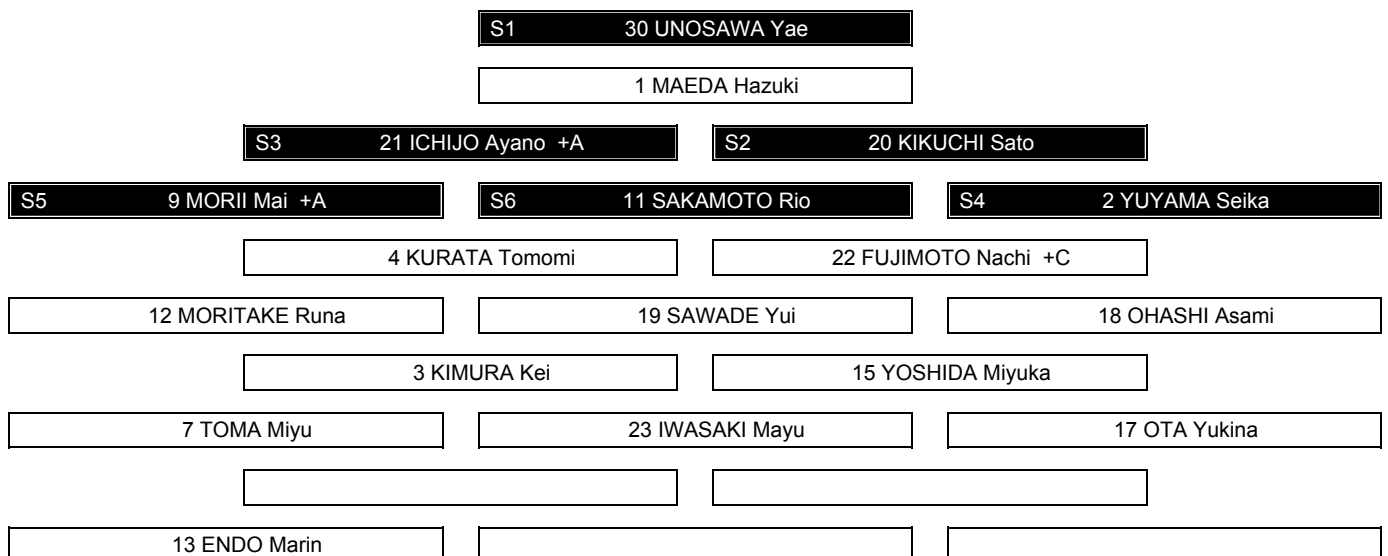

Graphical Line-Ups

ESP - JPN

Referee(s)

KONTTURI Maija Elina (FIN)

Linesmen

HAMMAR Anna Ida Linnea (SWE) , TSCHORNER Helga (ITA)

Team: ESP - Spain (gold)

Head Coach: GORDOVIL BARTOLL Karlos

Team: JPN - Japan (black)

Head Coach: KASAHARA Yujiro

LEGEND

Sn Starting position +A Assistant captain +C Captain