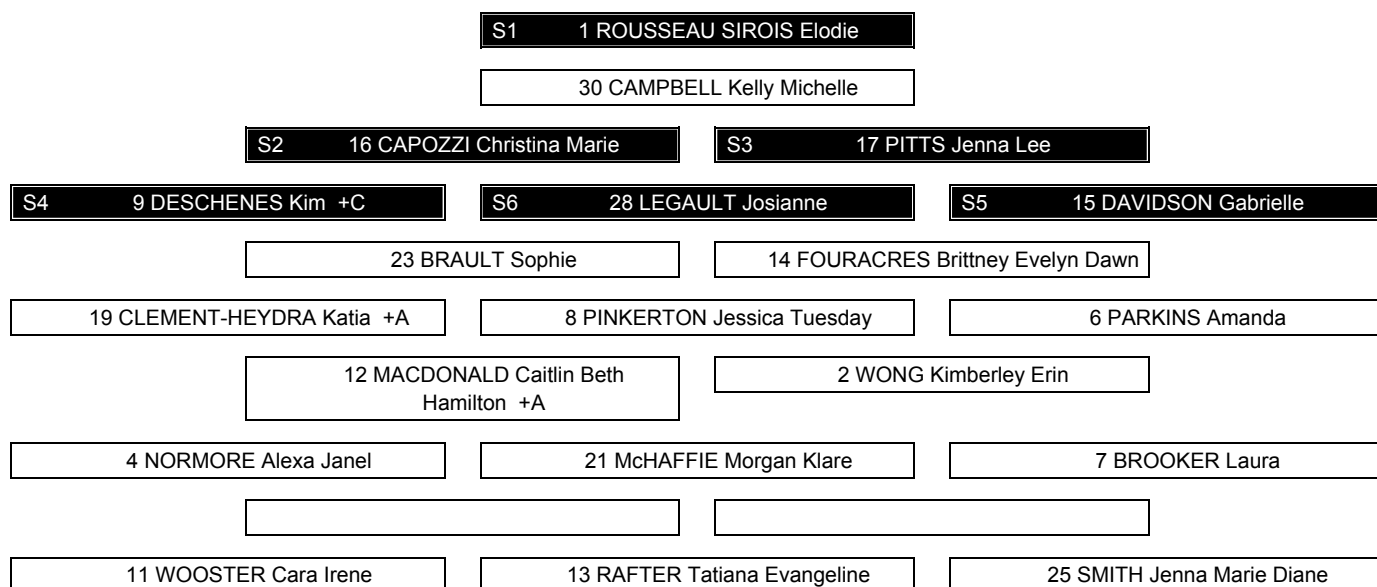

Graphical Line-Ups

ESP - CAN

Referee(s)

KONTTURI Maija Elina (FIN)

Linesmen

PUHAKKA Jenna Marika (FIN) , STROHMENGER Svenja (GER)

Team: ESP - Spain (gold)

Head Coach: GORDOVIL BARTOLL Karlos

Team: CAN - Canada (red)

Head Coach: DRAPER Howie James

LEGEND

Sn Starting position +A Assistant captain +C Captain