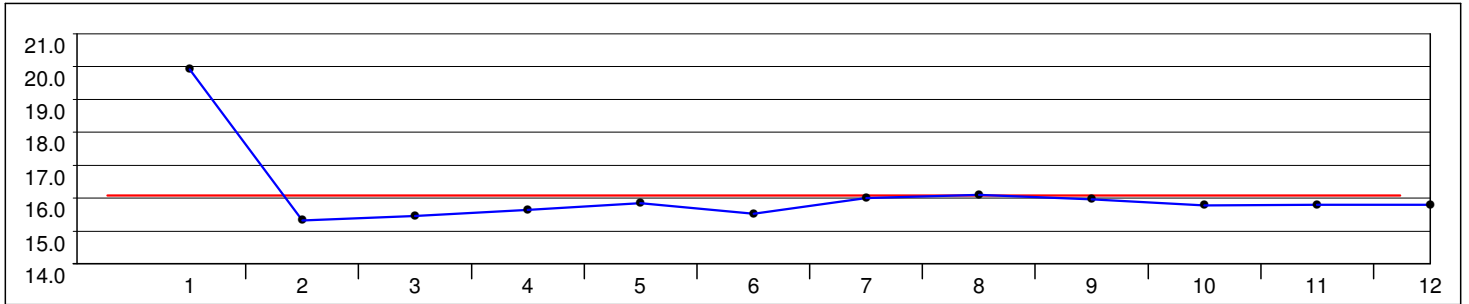

### Distance Analysis - Graphical

**RUS - Russian Federation**

3:15.48 (5) Average: 16.29  
19.88 - 15.17 = 4.71

**NED - Netherlands**

3:17.29 (6) Average: 16.44  
20.00 - 15.03 = 4.97

**ITA - Italy**

3:13.07 (3) Average: 16.08  
19.90 - 15.31 = 4.59

**NOR - Norway**

3:14.40 (4) Average: 16.20  
20.19 - 14.91 = 5.28