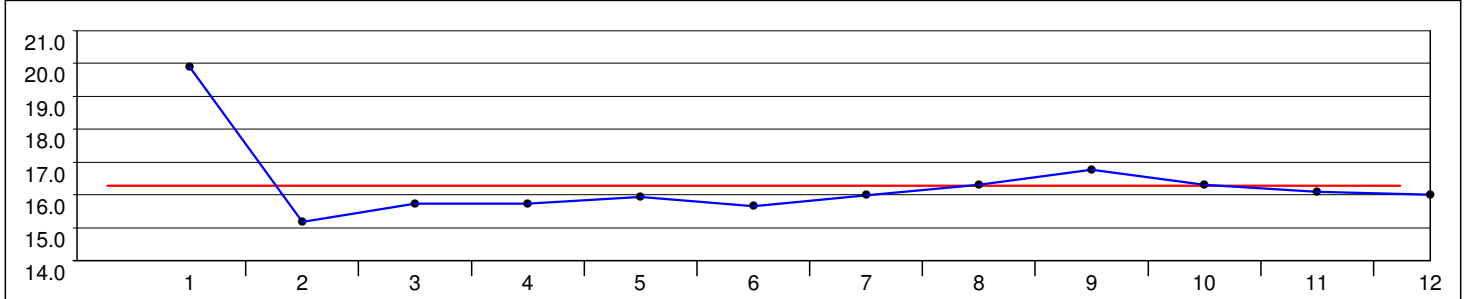

### Distance Analysis - Graphical

**RUS - Russian Federation**

3:15.48 (5) Average: 16.29  
19.88 - 15.17 = 4.71

**NED - Netherlands**

3:17.29 (6) Average: 16.44  
20.00 - 15.03 = 4.97

**ITA - Italy**

3:13.07 (3) Average: 16.08  
19.90 - 15.31 = 4.59

**NOR - Norway**

3:14.40 (4) Average: 16.20  
20.19 - 14.91 = 5.28