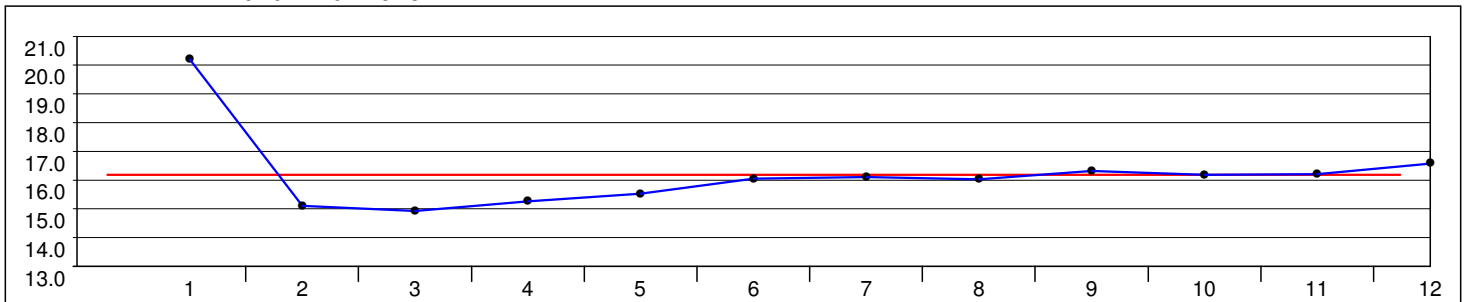

### Distance Analysis - Graphical

**RUS - Russian Federation**

3:15.48 (5) Average: 16.29  
19.88 - 15.17 = 4.71

**NED - Netherlands**

3:17.29 (6) Average: 16.44  
20.00 - 15.03 = 4.97

**ITA - Italy**

3:13.07 (3) Average: 16.08  
19.90 - 15.31 = 4.59

**NOR - Norway**

3:14.40 (4) Average: 16.20  
20.19 - 14.91 = 5.28