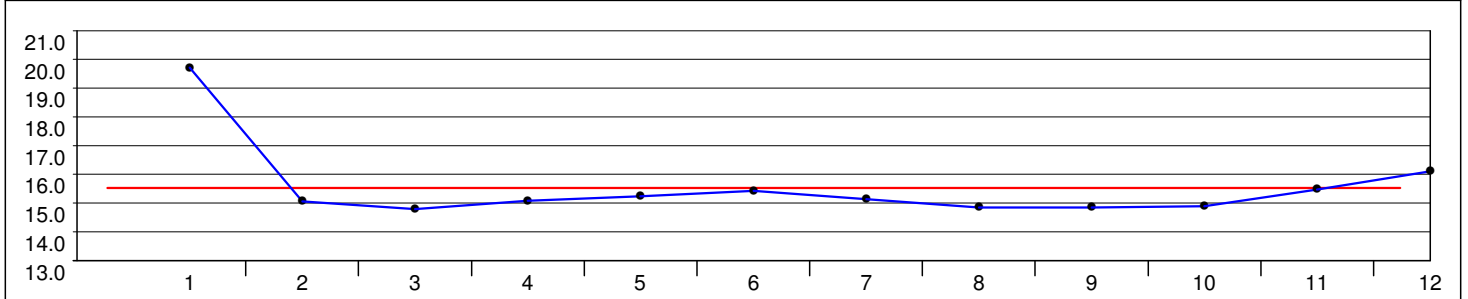

Distance Analysis - Graphical

KOR - Republic of Korea

3:06.53 (1) Average: 15.54
19.69 - 14.79 = 4.90