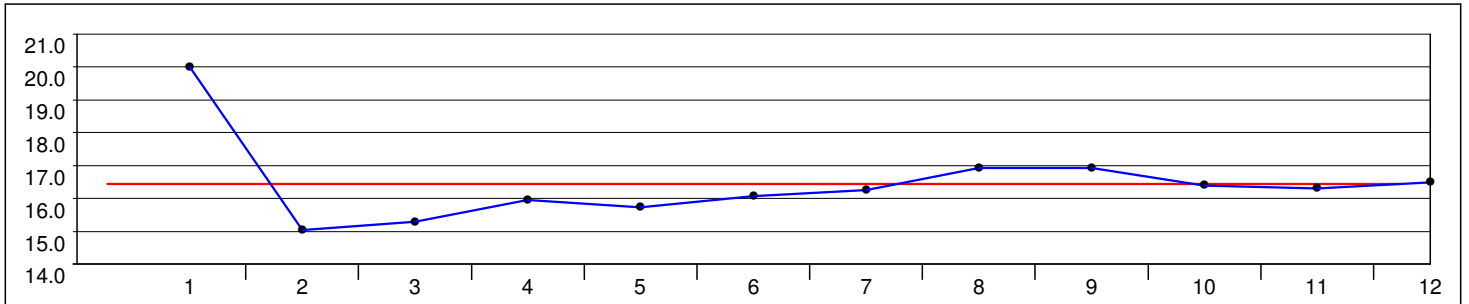

### Distance Analysis - Graphical

**RUS - Russian Federation**

3:15.48 (5) Average: 16.29  
19.88 - 15.17 = 4.71

**NED - Netherlands**

3:17.29 (6) Average: 16.44  
20.00 - 15.03 = 4.97

**ITA - Italy**

3:13.07 (3) Average: 16.08  
19.90 - 15.31 = 4.59

**NOR - Norway**

3:14.40 (4) Average: 16.20  
20.19 - 14.91 = 5.28