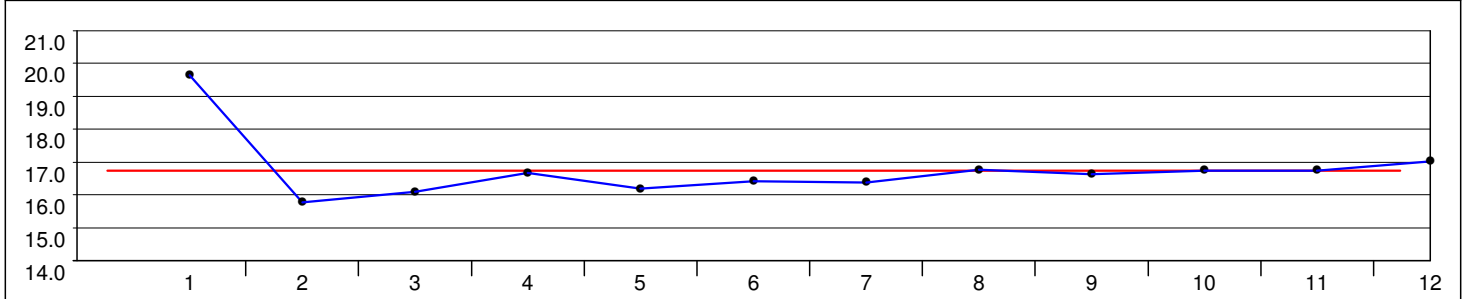

Distance Analysis - Graphical

NED - Netherlands

3:20.98 (6) Average: 16.74
19.63 - 15.78 = 3.85

NOR - Norway

3:14.91 (4) Average: 16.24
20.13 - 14.89 = 5.24

ITA - Italy

3:14.33 (3) Average: 16.19
19.93 - 15.34 = 4.59