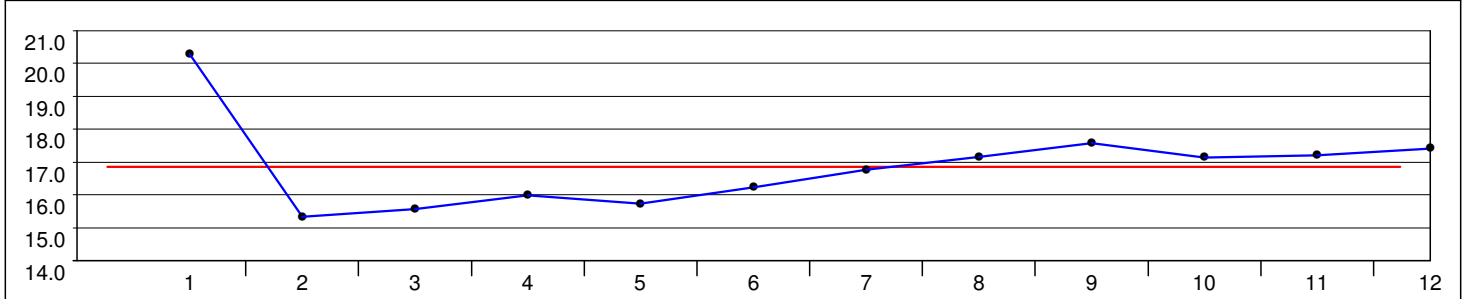

RUS - Russian Federation

3:17.09 (5) Average: 16.42
19.97 - 14.87 = 5.10

Distance Analysis - Graphical

POL - Poland

3:22.31 (7) Average: 16.85
20.28 - 15.34 = 4.94

KOR - Republic of Korea

3:08.52 (1) Average: 15.71
19.67 - 14.57 = 5.10