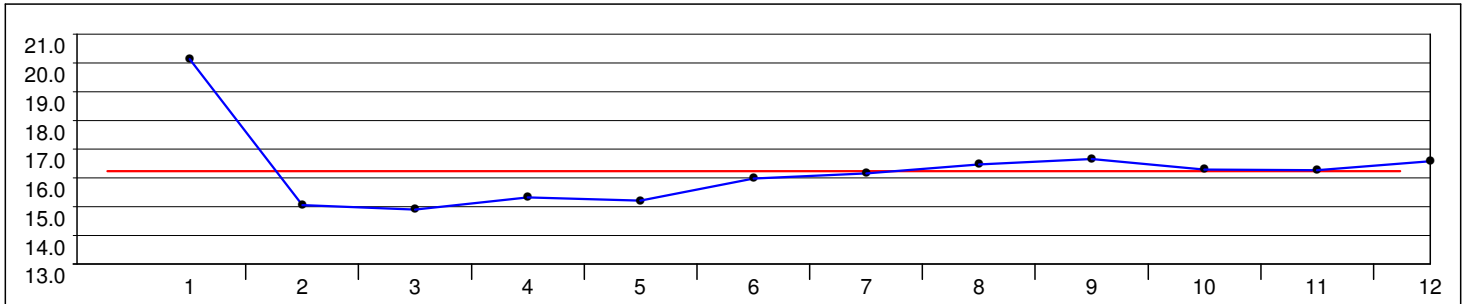

Distance Analysis - Graphical

NED - Netherlands

3:20.98 (6) Average: 16.74
19.63 - 15.78 = 3.85

NOR - Norway

3:14.91 (4) Average: 16.24
20.13 - 14.89 = 5.24

ITA - Italy

3:14.33 (3) Average: 16.19
19.93 - 15.34 = 4.59