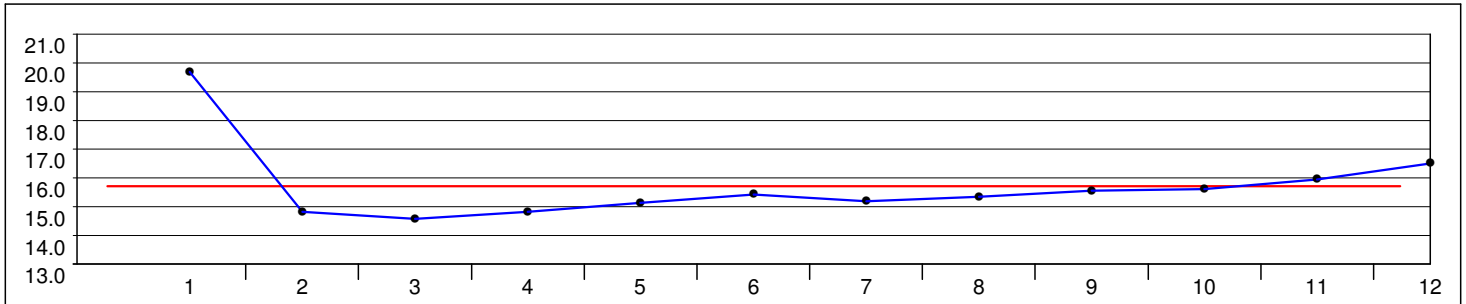

RUS - Russian Federation

3:17.09 (5) Average: 16.42
19.97 - 14.87 = 5.10

Distance Analysis - Graphical

POL - Poland

3:22.31 (7) Average: 16.85
20.28 - 15.34 = 4.94

KOR - Republic of Korea

3:08.52 (1) Average: 15.71
19.67 - 14.57 = 5.10