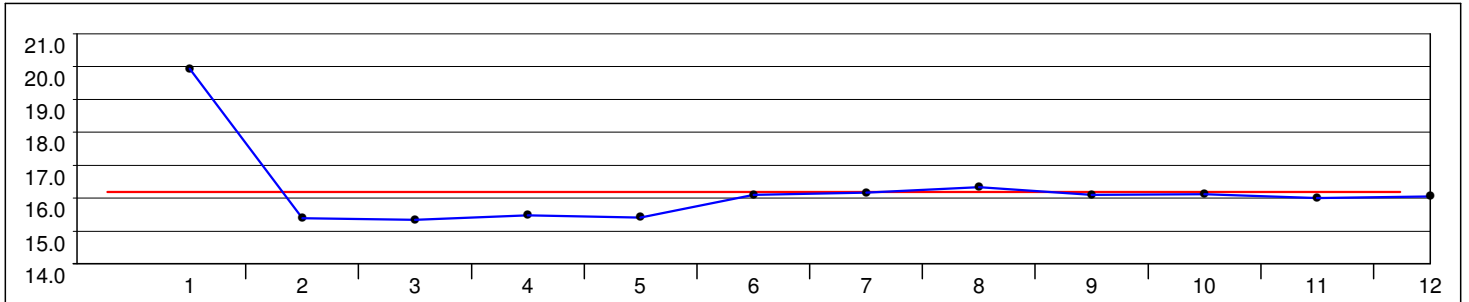

Distance Analysis - Graphical

NED - Netherlands

3:20.98 (6) Average: 16.74
19.63 - 15.78 = 3.85

NOR - Norway

3:14.91 (4) Average: 16.24
20.13 - 14.89 = 5.24

ITA - Italy

3:14.33 (3) Average: 16.19
19.93 - 15.34 = 4.59