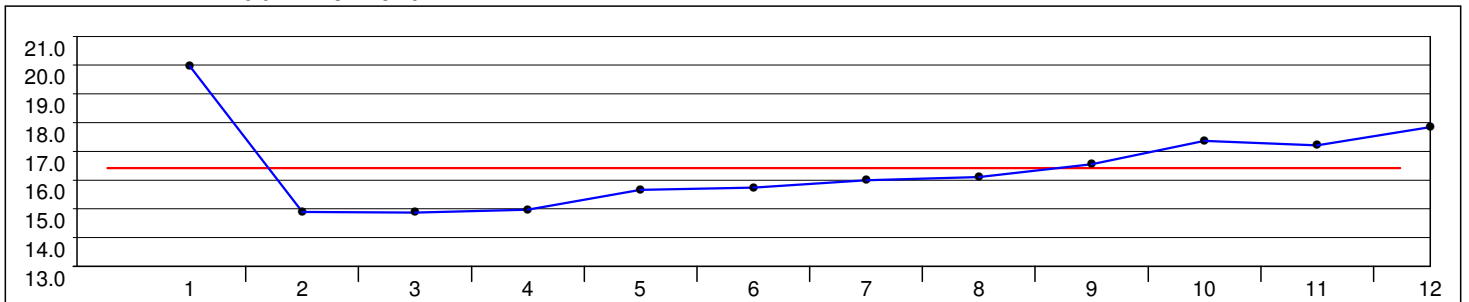

RUS - Russian Federation

3:17.09 (5) Average: 16.42
19.97 - 14.87 = 5.10