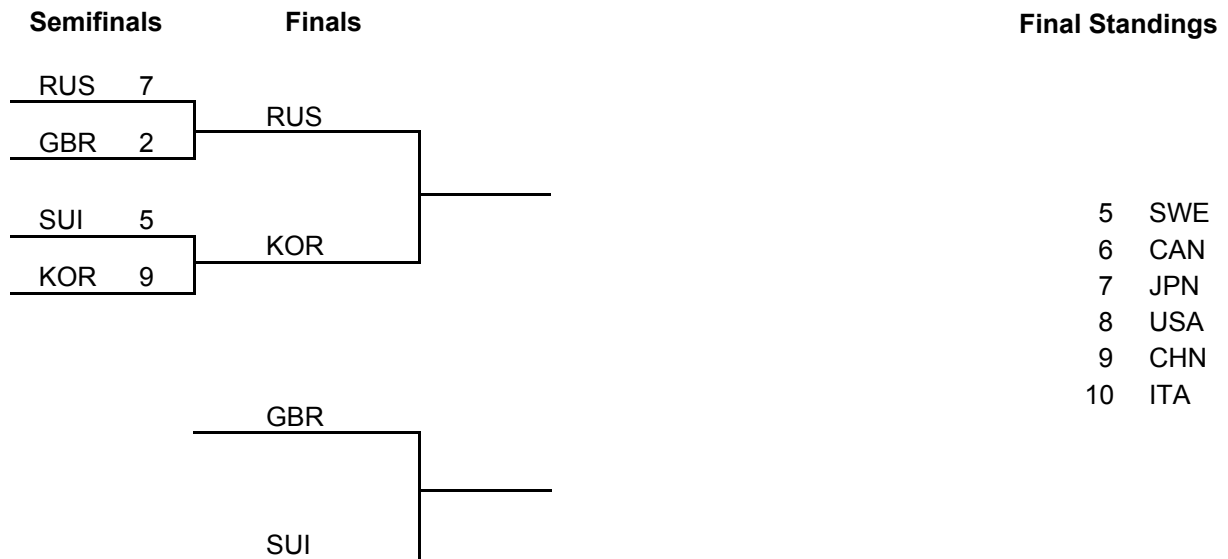

### Session Results and Standings

Sheet	Game	Team	LSFE	1	2	3	4	5	6	7	8	9	10	Extra Ends	Total
D	10	RUS - Russian Federation	*	0	0	3	0	1	1	2	0	X	X		7
	10	GBR - United Kingdom		0	0	0	0	0	0	0	2	X	X		2
E	10	SUI - Switzerland	*	0	0	0	0	1	0	1	1	2	0		5
	10	KOR - Republic of Korea		0	1	1	0	0	3	0	0	0	4		9

### Championship Bracket

**LEGEND**  
 LSFE (\*) Last stone first end                      X    Unplayed/unfinished end due to concession