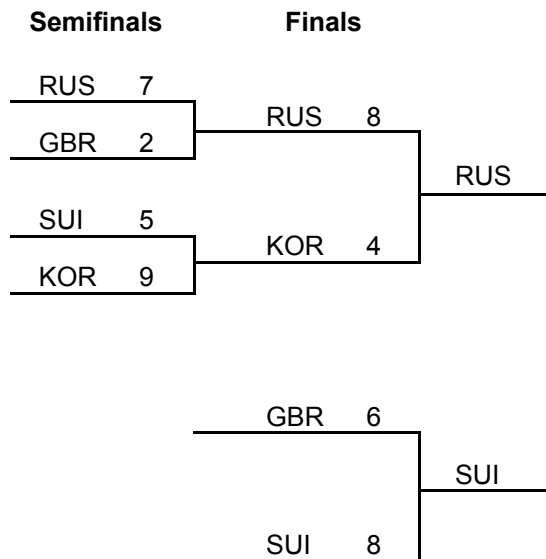

### Session Results and Standings

Sheet	Game	Team	LSFE	1	2	3	4	5	6	7	8	9	10	Extra Ends	Total
C	11	RUS - Russian Federation	*	1	1	0	0	2	0	3	1	0	X		8
	11	KOR - Republic of Korea		0	0	0	2	0	1	0	0	1	X		4

### Championship Bracket

### Final Standings

- Gold RUS
- Silver KOR
- Bronze SUI
- 4 GBR
- 5 SWE
- 6 CAN
- 7 JPN
- 8 USA
- 9 CHN
- 10 ITA

<b>LEGEND</b>		
LSFE (*) Last stone first end	X	Unplayed/unfinished end due to concession