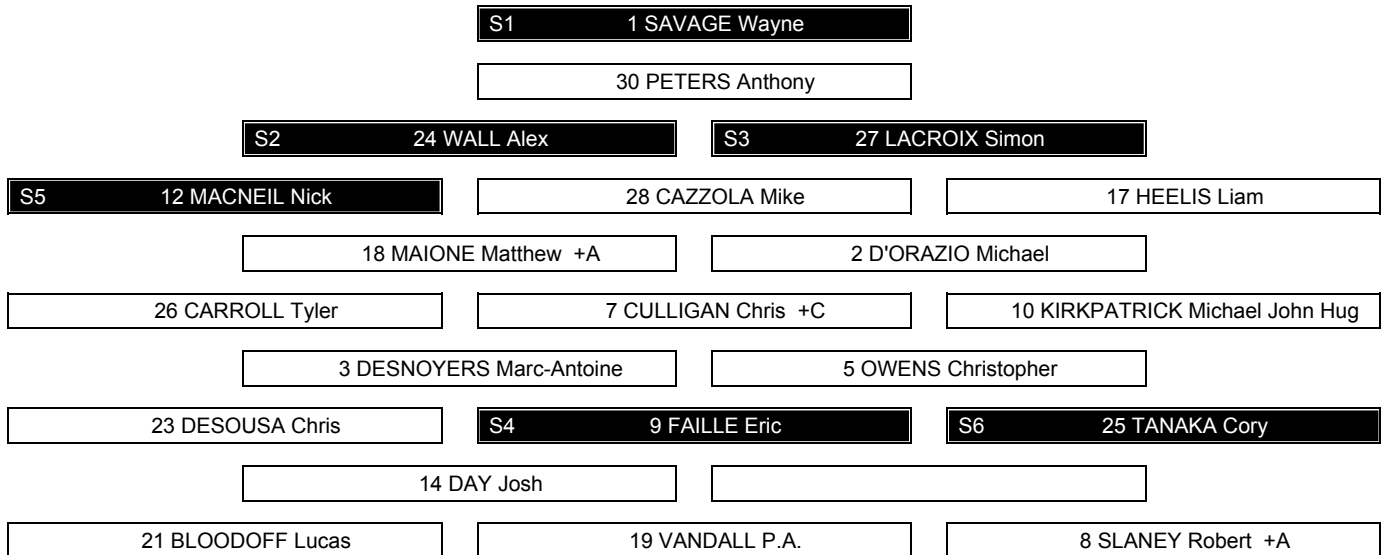

Graphical Line-Ups

CAN - JPN

Referee(s)

ROHATSCH Marian (GER)

Linesmen

HOFER Marcus (GER) , LEGA Simone (ITA)

Team: CAN - Canada (white)

Head Coach: MACDOUGALL Gardiner Charles