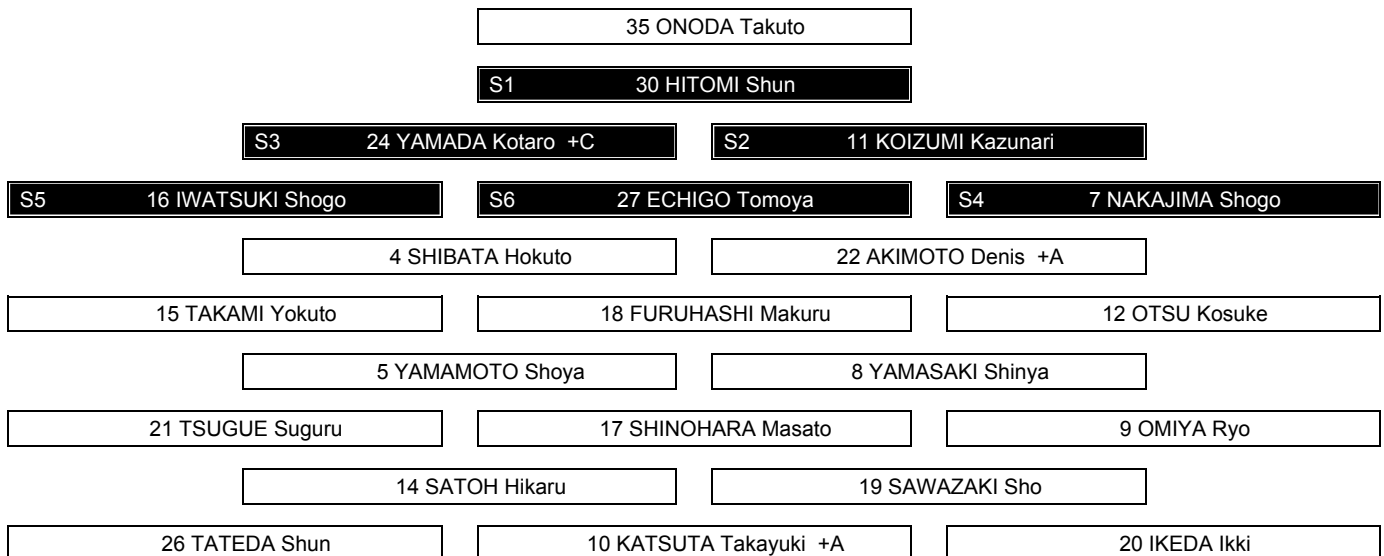

Graphical Line-Ups

CAN - JPN

Referee(s)

ROHATSCH Marian (GER)

Linesmen

HOFER Marcus (GER) , LEGA Simone (ITA)

Team: CAN - Canada (white)

Head Coach: MACDOUGALL Gardiner Charles

Team: JPN - Japan (black)

Head Coach: SUZUKI Norio

LEGEND

Sn Starting position

+A Assistant captain

+C Captain

Timing and Results provided by TISSOT