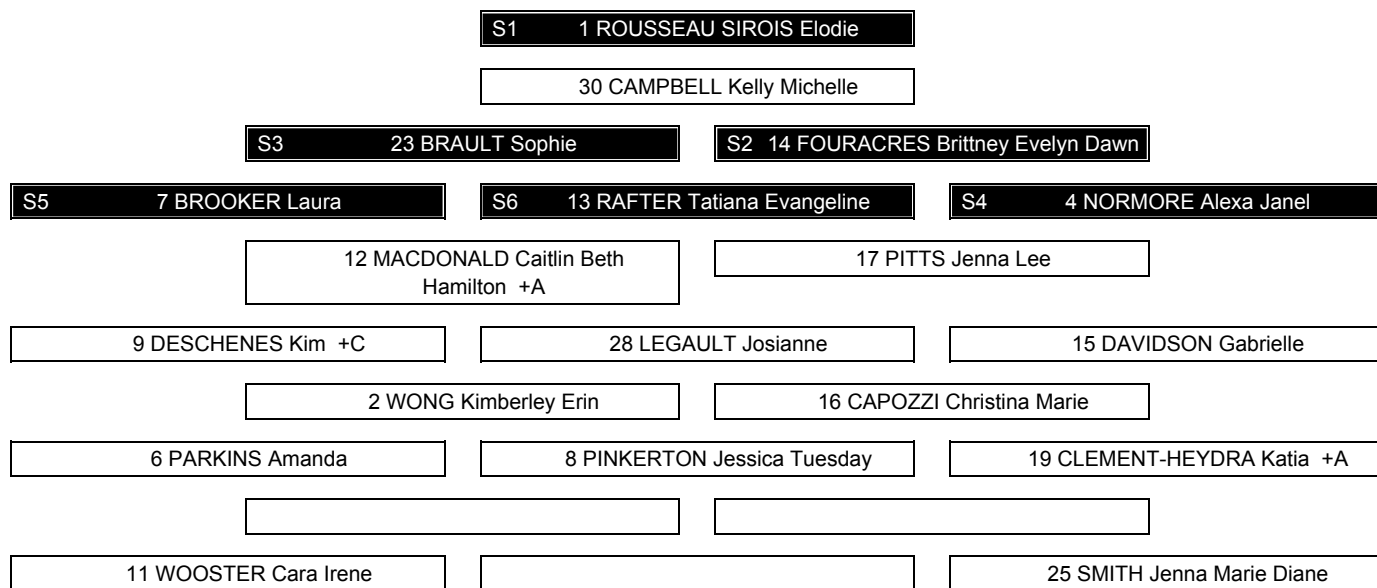

Graphical Line-Ups

CAN - USA

Referee(s)

TIMGLAS Katarina (SWE)

Linesmen

HAMMAR Anna Ida Linnea (SWE) , SPRESSER Jackie (USA)

Team: CAN - Canada (white)

Head Coach: DRAPER Howie James

Team: USA - United States of America (blue)

Head Coach: STROEMEL Maurice

LEGEND

Sn Starting position +A Assistant captain +C Captain