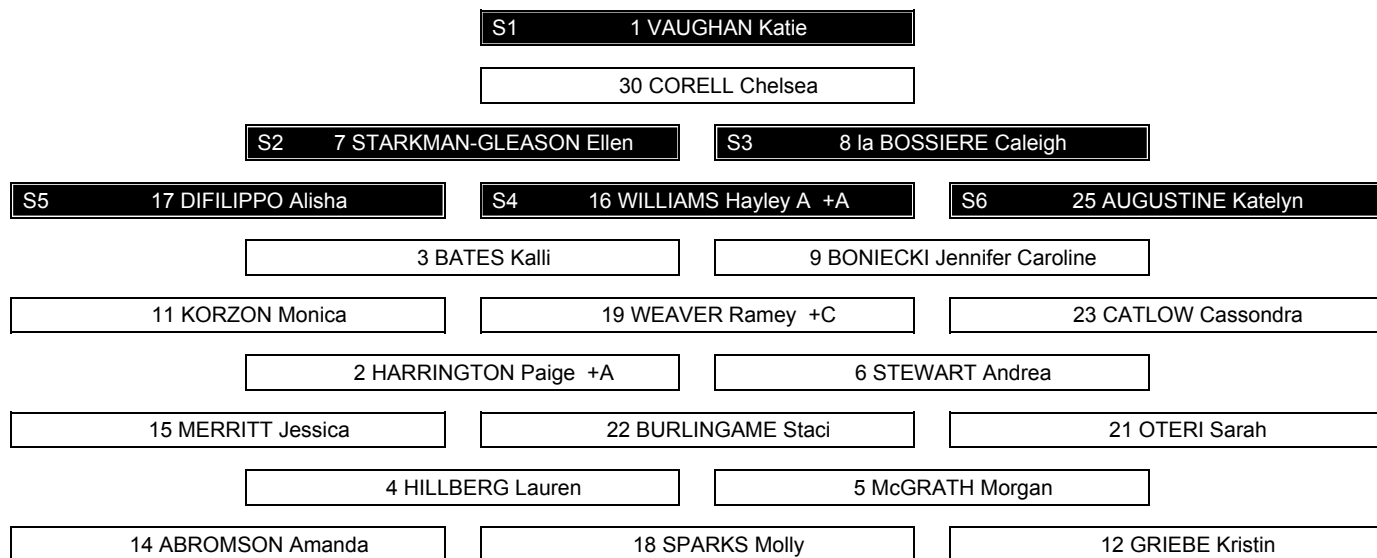

Graphical Line-Ups

CAN - USA

Referee(s)

TIMGLAS Katarina (SWE)

Linesmen

HAMMAR Anna Ida Linnea (SWE) , SPRESSER Jackie (USA)

Team: CAN - Canada (white)

Head Coach: DRAPER Howie James

Team: USA - United States of America (blue)

Head Coach: STROEMEL Maurice

LEGEND

Sn Starting position +A Assistant captain +C Captain